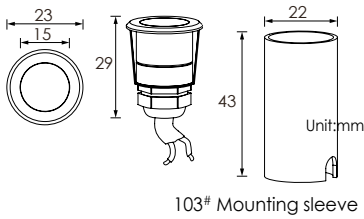

Inground Light Soft Beam Type Mini LED TAURUS

Hard chromeplated stainless steel SUS 316
Aluminum anodized finishing or powder painting

334 133	LED Power	Colour Temp	Luminous
	3V - 1W	2000K	66 lm
		3000K	58 lm
		6000K	

LIGHT DISTRIBUTION

334 134	LED Power	Colour Temp	Luminous
	3V - 1W	2000K	66 lm
		3000K	58 lm
		6000K	

LIGHT DISTRIBUTION