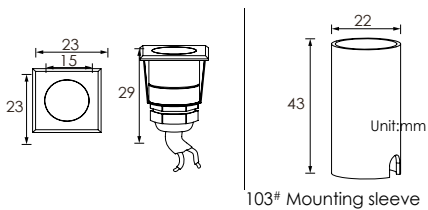

Inground Light Soft Beam Type Mini LED TAURUS

Hard chromeplated stainless steel SUS 316
Aluminum anodized finishing or powder painting

334 133	LED Power	Colour Temp	Luminous
	3V - 1W	2000K	66 lm
		3000K	58 lm
		6000K	

LIGHT DISTRIBUTION

334 134	LED Power	Colour Temp	Luminous
	3V - 1W	2000K	66 lm
		3000K	58 lm
		6000K	

LIGHT DISTRIBUTION