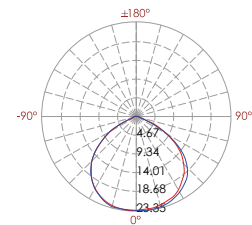

Inground Light Soft Beam Type Mini LED TAURUS

Hard chromeplated stainless steel SUS 316
Aluminum anodized finishing or powder painting

334 133	LED Power	Colour Temp	Luminous
	3V - 1W	2000K	66 lm
		3000K	58 lm
		6000K	

LIGHT DISTRIBUTION

334 134	LED Power	Colour Temp	Luminous
	3V - 1W	2000K	66 lm
		3000K	58 lm
		6000K	

LIGHT DISTRIBUTION