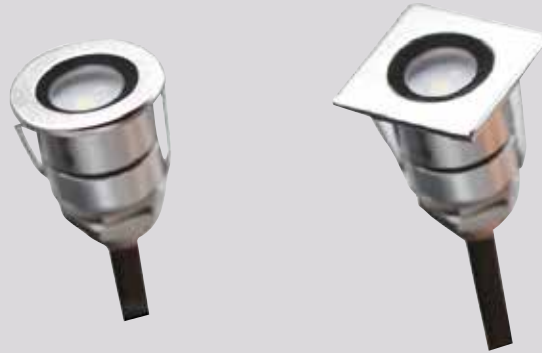

Inground Light Soft Beam Type Mini LED TAURUS

Hard chromeplated stainless steel SUS 316
Aluminum anodized finishing or powder painting

334 133	LED Power	Colour Temp	Luminous
	3V - 1W	2000K	66 lm
		3000K	58 lm
		6000K	

LIGHT DISTRIBUTION

334 134	LED Power	Colour Temp	Luminous
	3V - 1W	2000K	66 lm
		3000K	58 lm
		6000K	

LIGHT DISTRIBUTION